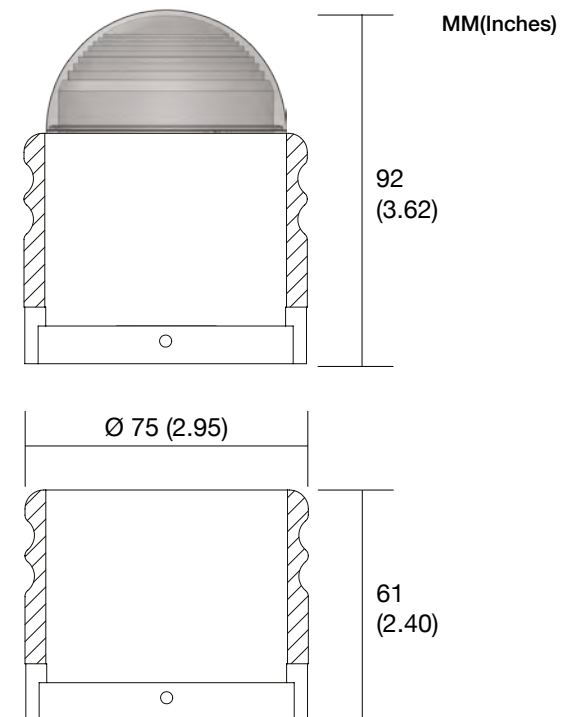

MaxiLED Focal Facade Static

Specifications

Power input: **24VDC**

Watts per unit: **1.1w**

LED's (Random): **Red, Blue and Green**

Maximum run distance: **100 Meters**

Maximum Globe per single power source: **300+**

Certifications: **UL. UKCA. CE.**

Features

Finishes

Finishes - Housing

Dimensions

Certifications

MaxiLED
Lighting