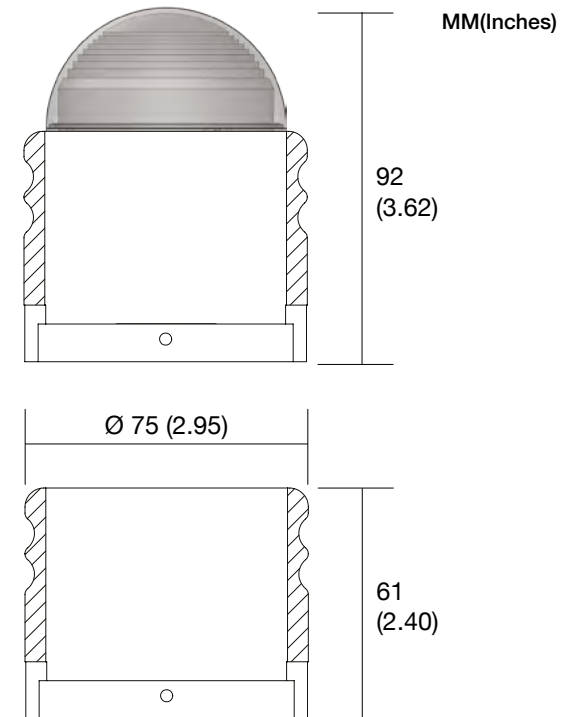

## Specifications

Power input: **48VDC**

Watts per unit: **2.35w**

LED Current: **100ma**

Lumens RGBW Clear Globe (Full On): **80**

Lumens RGBW Frosted Globe (Full On): **25**

Certifications: **UL. UKCA. CE.**

## Dimensions