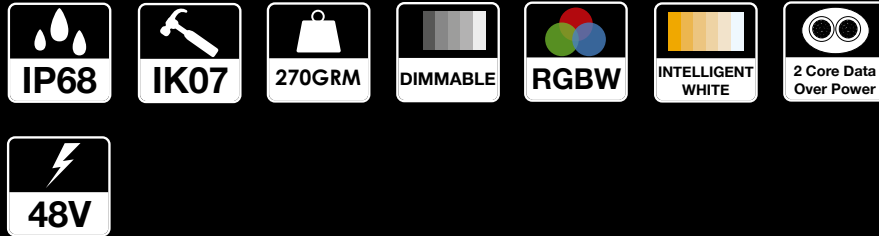

## Specifications

Power input: **48VDC**

Watts per unit: **2.35w**

LED Current: **100ma**

Lumens RGBW Clear Globe (Full On): **80**

Lumens RGBW Frosted Globe (Full On): **25**

Certifications: **UL. UKCA. CE.**

## Finishes