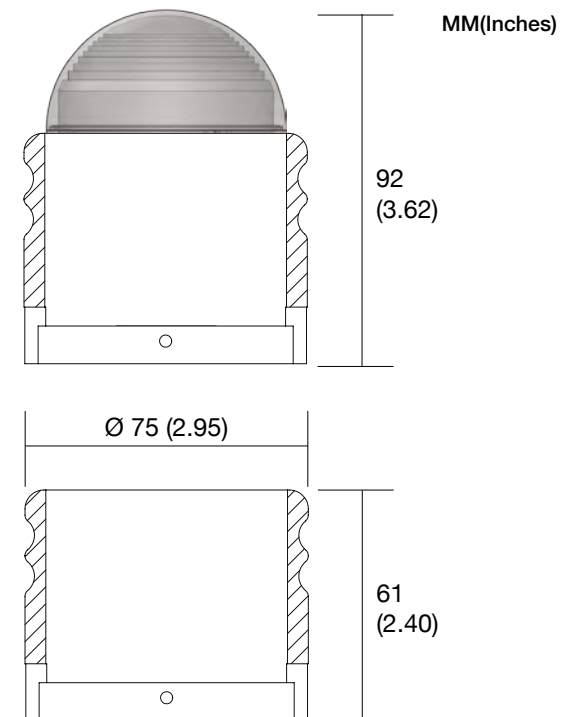

Dimensions

Certifications

MaxiLED
Lighting