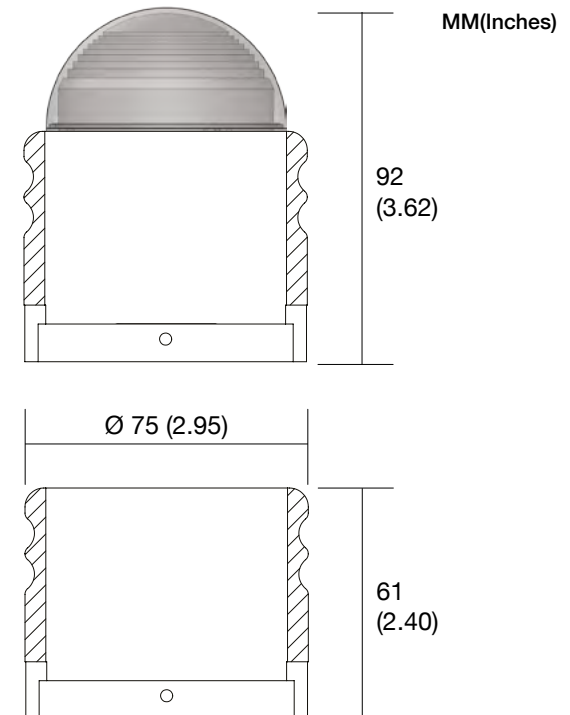

MaxiLED Focal Facade

DMX White 4000K

Specifications

Power input: **48VDC**

Watts per unit: **2.35w**

LED Current: **100ma**

Lumens RGBW Clear Globe (Full On): **150**

Lumens RGBW Frosted Globe (Full On): **200**

Certifications: **UL. UKCA. CE.**

Features

Finishes

Finishes - Housing

Dimensions

Certifications

MaxiLED
Lighting